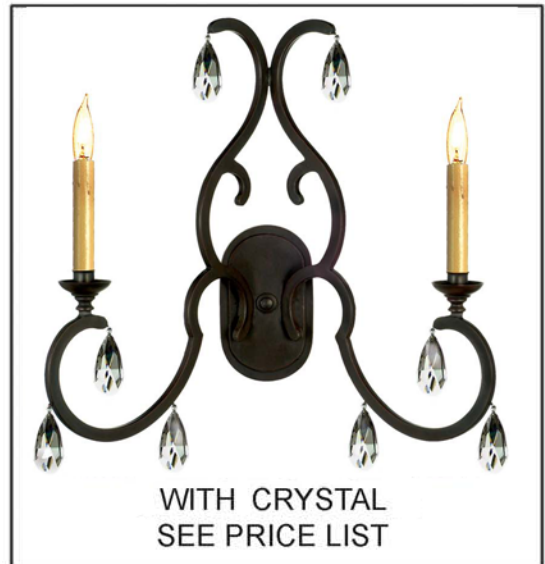

# 10072 WO

TWO LIGHT IRON WALL LAMP

FINISH SHOWN: OILED BRONZE  
MAXIMUM WATTAGE: 120  
CANDELABRA BASE SOCKETS

HT - 22" WITH CRYSTAL  
HT - 19" W/O CRYSTAL  
W - 20"  
PROJECTION 10"

COMPANION CHANDELIER # 10054

*Dana  
Creath  
Designs*

COSTA MESA, CALIFORNIA  
COPYRIGHT © 2004 ALL RIGHTS RESERVED  
DANA CREATH DESIGNS

Wall Lamp 1-1