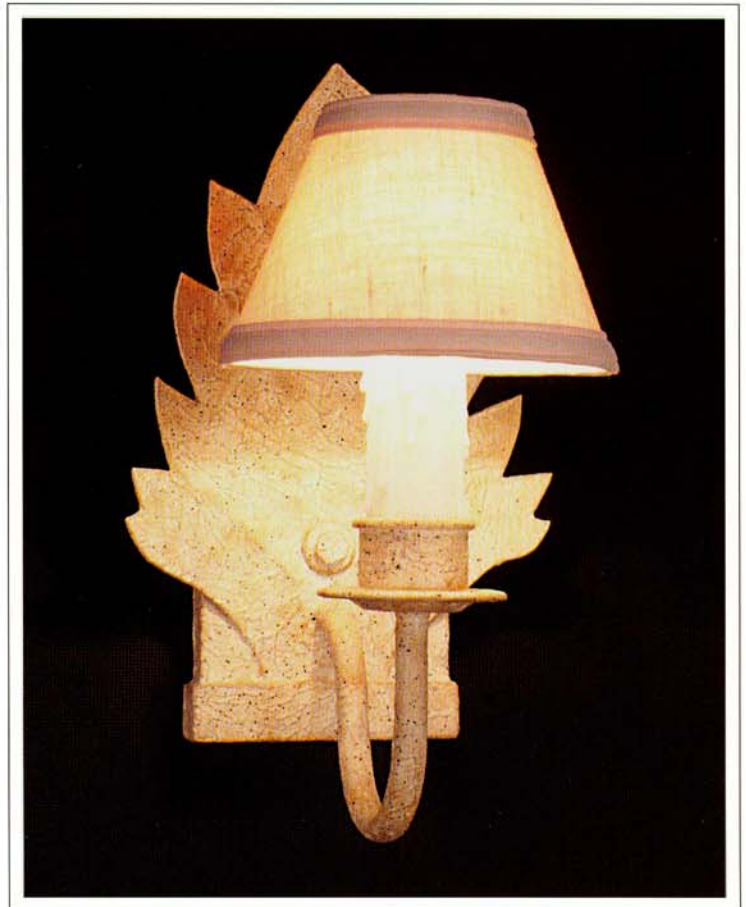

#5092-2

IRON WALL LAMP WITH  
HAND MADE LEAVES

FINISH SHOWN: DESERT SAND  
SHADE: 3 x 6 x 4  
SHOWN WITH WHITE WAX  
CANDLE

HT 14"  
W 17"  
PROJECTION 8"

CANDELABRA BASE SOCKETS  
MAXIMUM WATTAGE:120

#5092-1

IRON WALL LAMP WITH HAND MADE LEAF

FINISH SHOWN: DESERT SAND  
SHADE: 3 x 6 x 4  
SHOWN WITH WHITE WAX CANDLE

HT 13 1/2"  
W 7 1/2"  
PROJECTION 9 1/2"

CANDELABRA BASE SOCKET  
MAXIMUM WATTAGE: 60

*Dana  
Creath  
Designs*