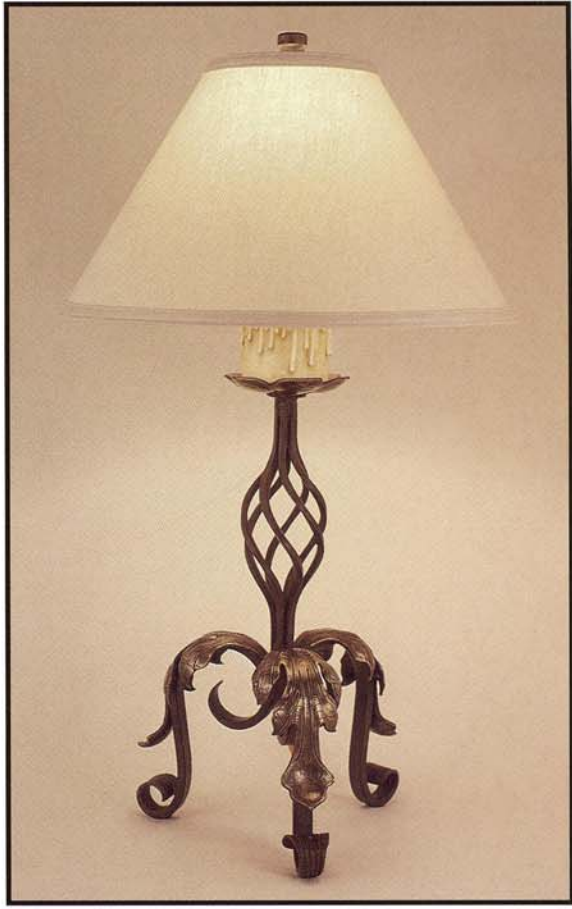

RENAISSANCE COLLECTION

R114

FORGED IRON TABLE LAMP WITH HANDMADE SOLID BRASS LEAVES

SHADE: 6 X 17 X 9_" SHOWN WITH OPTIONAL ANTIQUE WAX CANDLE
FINISH SHOWN: PUEBLO / ANTIQUE BRASS
MAXIMUM WATTAGE: 150 ONE THREE WAY EDISON BASE SOCKET

HT 30"
W 17"

*Dana
Creath
Designs*

COSTA MESA, CALIFORNIA
COPYRIGHT ©2001, 1992 ALL RIGHTS RESERVED
DANA CREATH DESIGNS