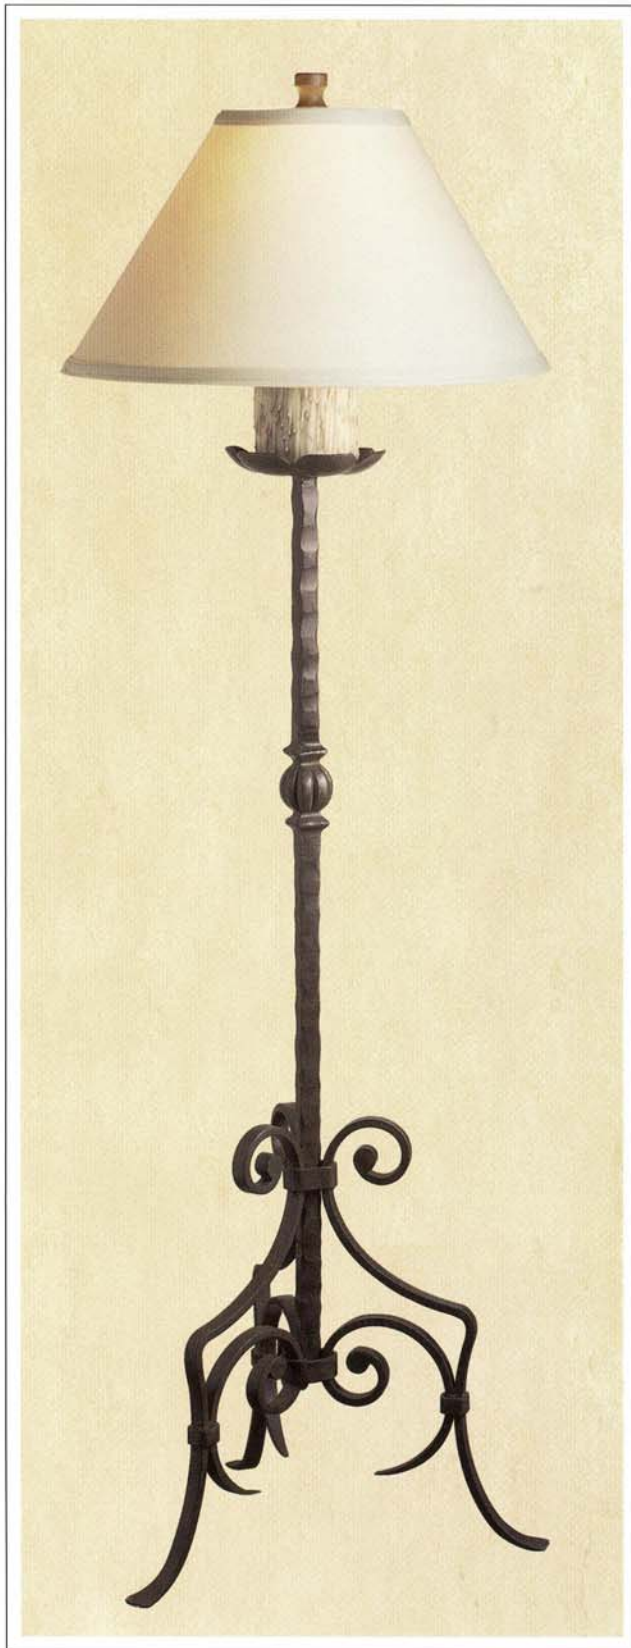

RENAISSANCE COLLECTION

R278

FORGED IRON FLOOR LAMP

SHADE: 9 X 24 X 12 SHOWN
WITH OPTIONAL ANTIQUE
WAX CANDLE

FINISH SHOWN: PUEBLO

MAXIMUM WATTAGE:

150 ONE 3-WAY

EDISON BASE SOCKET

HT 63.5"

W 24"

APPROX. WT. 45 LBS.

*Dana
Creath
Designs*

COSTA MESA, CALIFORNIA

COPYRIGHT ©2001, 1992 ALL RIGHTS RESERVED

DANA CREATH DESIGNS