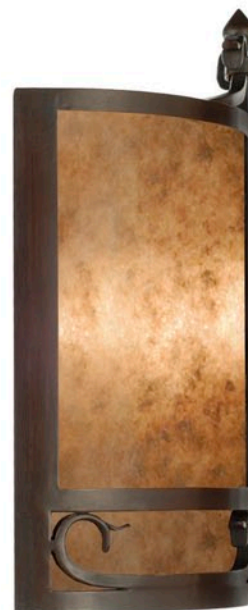

**#R422**

TWO LIGHT FORGED IRON WALL LAMP  
WITH MICA

SHOWN WITH LITE AMBER MICA SEE SHADE  
SAMPLE PAGE FOR OTHER OPTIONS

FINISH SHOWN: OILED BRONZE  
MAXIMUM WATTAGE: 120  
TWO CANDELABRA BASE SOCKETS

HT 17"  
W 13"  
PROJ: 6 1/2"

COMPANION CHANDELIER #R388

SIDE VIEW

*Dana  
Creath  
Designs*

COSTA MESA, CALIFORNIA  
COPYRIGHT © 2008 ALL RIGHTS RESERVED  
DANA CREATH DESIGNS