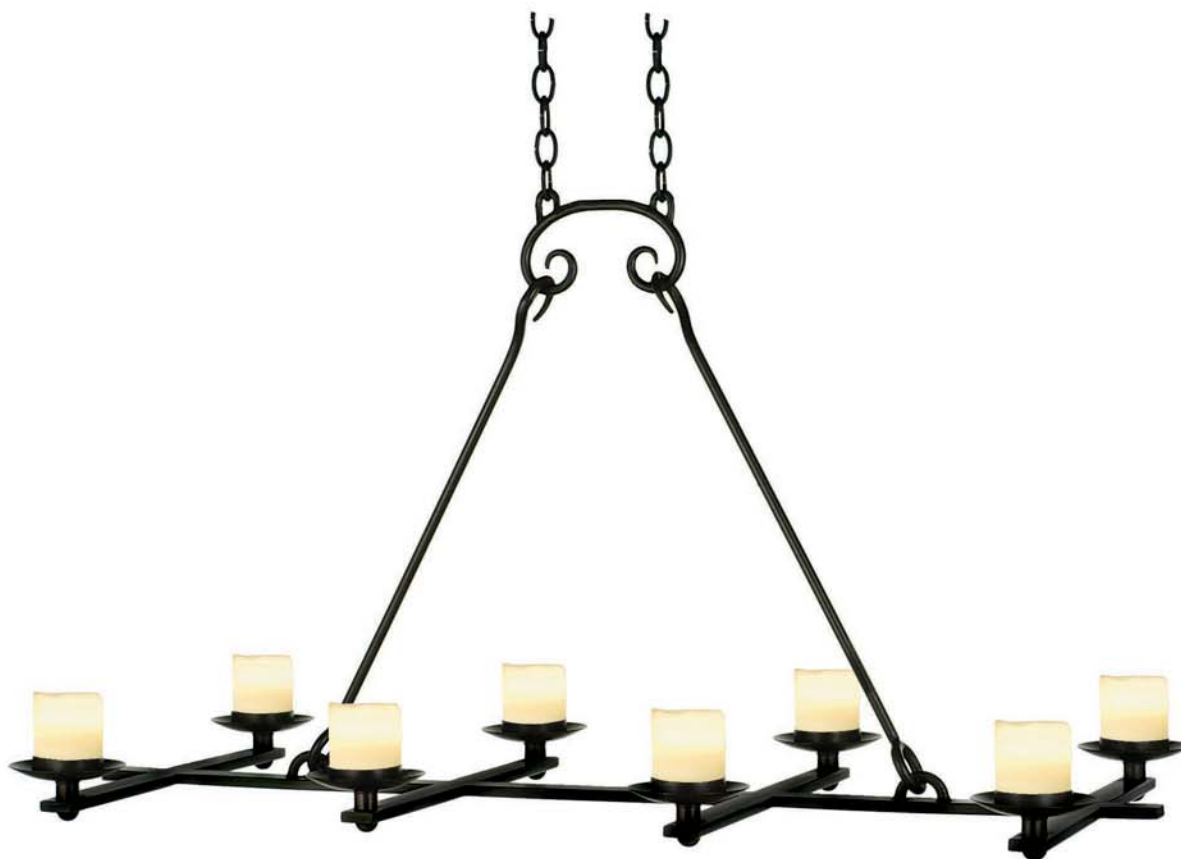

# VERMONT COLLECTION

## #V120-48

EIGHT LIGHT FORGED IRON CHANDELIER

SHOWN WITH ELECTRIC CANDLES AVAILABLE  
WITH WAX CANDLES AND SHADES – SEE PRICE LIST  
FINISH SHOWN: OILED BRONZE  
MAXIMUM WATTAGE: 200 / 25 WATTS PER SOCKET  
CANDELABRA BASE SOCKETS

HT 26"

W 48"

D 24"

THIS FIXTURE IS HUNG WITH TWO CHAINS  
APPROX. WT. 40 LBS.

COMPANION WALL LAMP # V102

*Dana  
Creath  
Designs*

COSTA MESA, CALIFORNIA  
COPYRIGHT © 2000 ALL RIGHTS RESERVED  
DANA CREATH DESIGNS