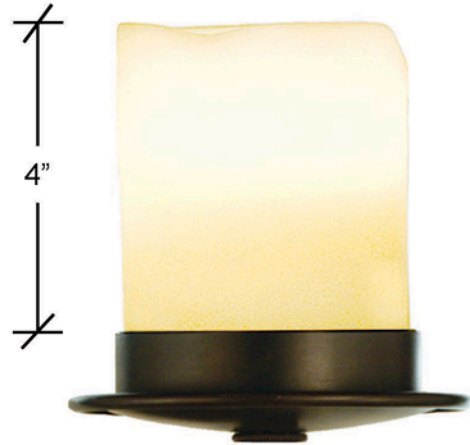

VERMONT CANDLE OPTIONS

*Dana
Creath
Designs*

OPTION (A) *

CONVERTED FOR COMPACT
FLUORESCENT BULB
15 WATTS MAXIMUM EQUALS
60 WATTS INCANDESCENT
UP-CHARGE \$17.50 LIST
PER CANDLE

* COMPACT FLUORESCENT
BULB NOT INCLUDED

STANDARD INCANDESCENT
SUPPLIED WITH 25 WATT BULB

OPTION (B) *

CONVERTED FOR COMPACT
DIMMABLE FLUORESCENT BULB
15 WATTS MAXIMUM EQUALS
60 WATTS INCANDESCENT
UP-CHARGE \$17.50 LIST
PER CANDLE